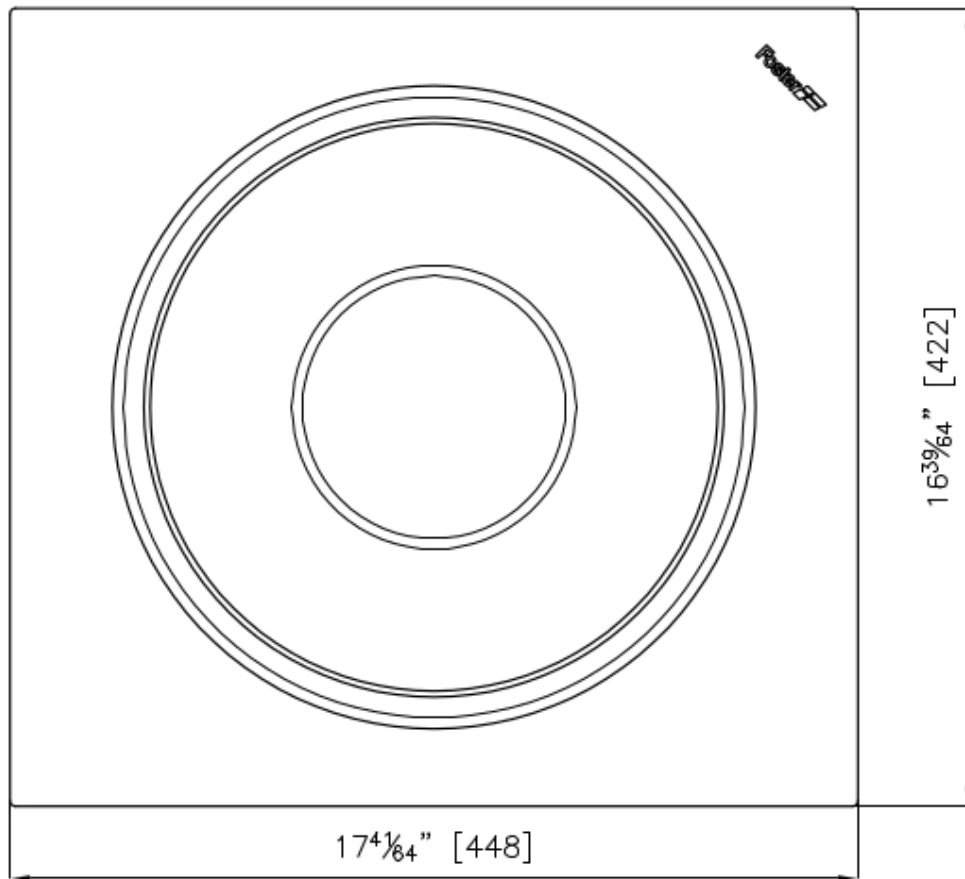

Kit bowl Ø30 cm with bamboo support

Accessories

Code: 8200 601

DETAILS

Sink accessories

Bowl-holder

Material

Bamboo

Dimensions

Bowl: Ø30 cm
Bamboo support: 44.8 x 42x2 cm
Bowl: Ø11 ^{11/16}"
Bamboo support: 17 ^{41/64}"x16 ^{39/64}"

TECHNICAL DATA

OPTIONAL ACCESSORIES

HappyHour