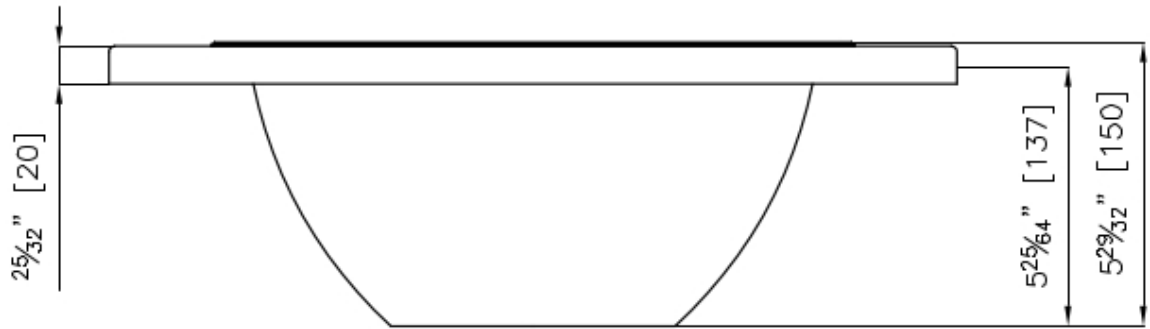

Kit bowl Ø30 cm with bamboo support

Accessories

Code: 8200 601

DETAILS

Sink accessories

Bowl-holder

Material

Bamboo

Dimensions

Bowl: Ø30 cm
Bamboo support: 44.8 x 42x2 cm
Bowl: Ø11 ^{11/16}"
Bamboo support: 17 ^{41/64}"x16 ^{39/64}"

TECHNICAL DATA

OPTIONAL ACCESSORIES

HappyHour